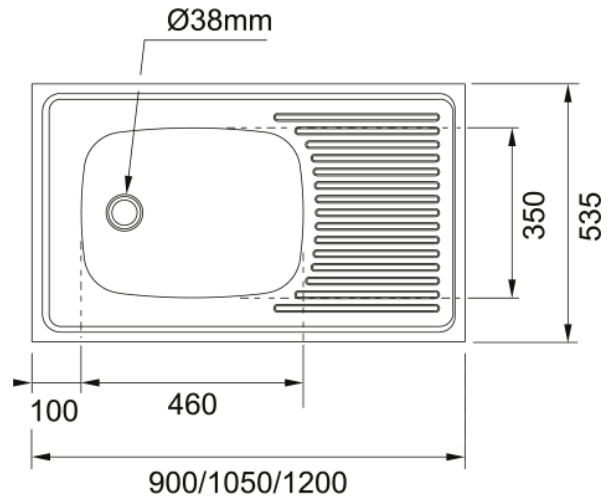

Trendline 711 SEB 900x535mm | 103.0040.352

Trendline 711 SEB 900x535mm, Drop on, Stainless Steel. 38mm Waste outlet, fittings not included. 25 Year Warranty.

Product Information

Sink type	Sink (w/ drainer)
Type of material	Stainless steel
Number of bowls	1
Color	Steel
Finish	Unbrushed

Dimensions

External size: right to left	900.0
External size: front to back	535.0
Bowl 1 size: right to left	460.0
Bowl 1 size: front to back	355.0
Bowl 1: depth	135.0

Installation

Minimum cabinet size	50 cm
----------------------	-------

Product specifications

Installation type	Drop on
Waste outlet	2"
Position of drainer	Reversible drainer
Active Twist Compatibility	No

Product identification

Product brand	FRANKE
Product family	None
Model range	Trend Line